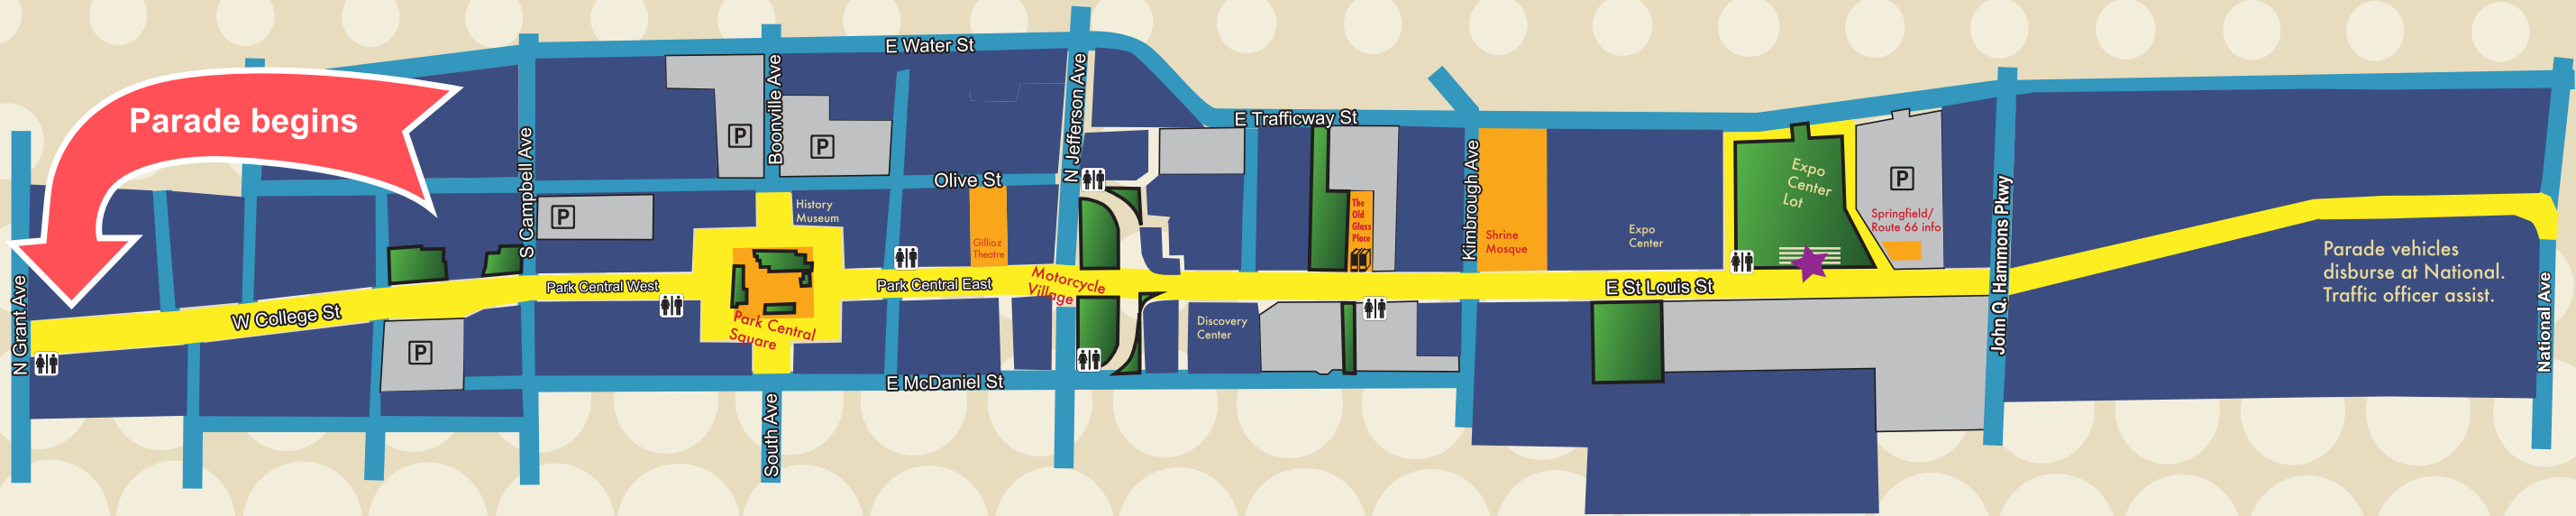

# PARADE MAP

## 6:00 PM, FRIDAY, AUGUST 10

BATHROOMS

PUBLIC PARKING

GRANDSTANDS Best seat in the house!  
Music, live performances.

#ROUTE66SGF

ROUTE66FESTIVALSGF.COM