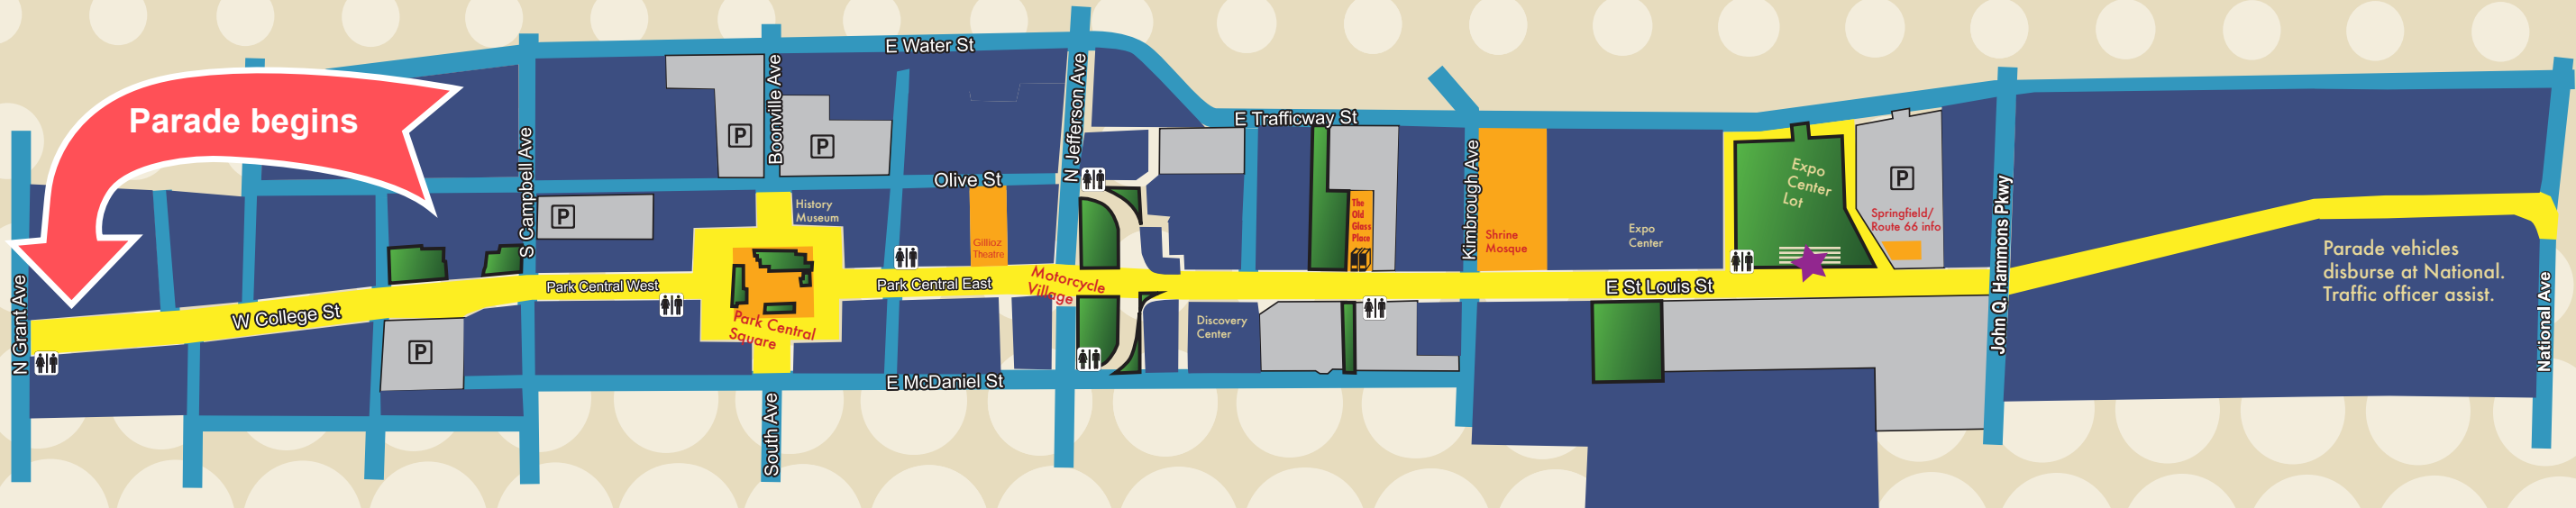

9th Annual

BIRTHPLACE OF

SPRINGFIELD, MISSOURI

FESTIVAL

★ USA ★

PARADE MAP
6:00 PM, FRIDAY,
AUGUST 9

BATHROOMS

PUBLIC PARKING

GRANDSTANDS Best seat in the house!
Music, live performances.

#ROUTE66SGF

ROUTE66FESTIVALSGF.COM